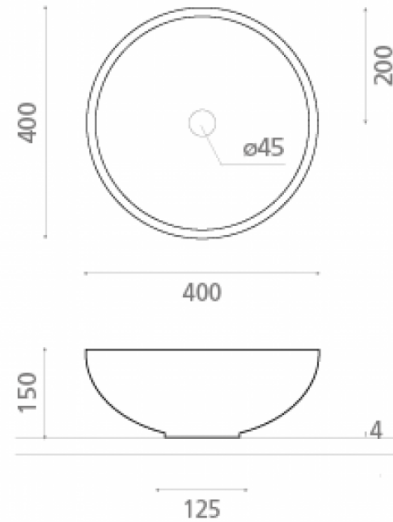

New Lys Teide

Ref. 00431

400 x 150 mm.

Features

Topcounter washbasin
Hand painted with ceramic pigments
400 x 150 mm.