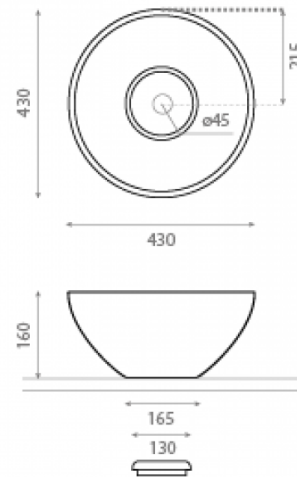

New Cuenca Calacatta

Ref. 00435

430 x 160 mm.

Features

Topcounter washbasin
Hand painted with ceramic pigments
430 x 160 mm.