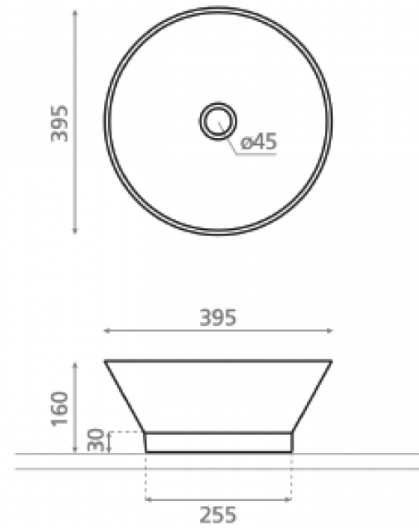

Etna Calacatta

Ref. 00430

395 x 160 mm.

Features

Topcounter washbasin
Hand painted with ceramic pigments
395 x 160 mm.