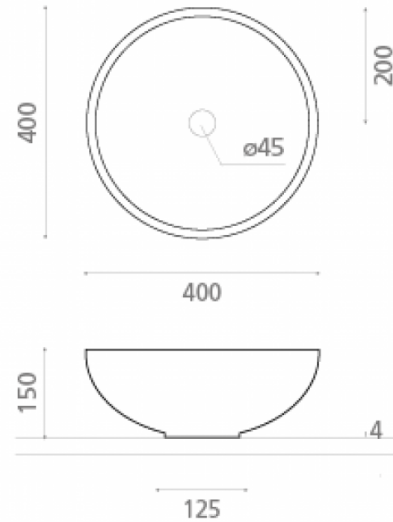

New Lys Calacatta

Ref. 00425

400 x 150 mm.

Features

Topcounter washbasin
Hand painted with ceramic pigments
400 x 150 mm.