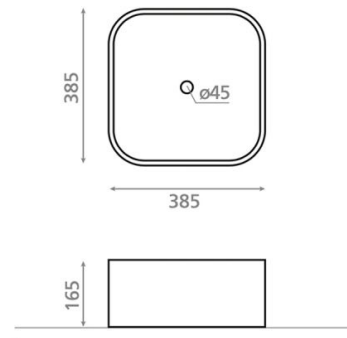

Sand Waves 38

Ref. 4168

385 x 385 x 165 mm

Features

Porcelain washbasin. Matt white.
Topcounter. Square. Net weight: 9 kg
Gross weight: 10 kg

Available colors: