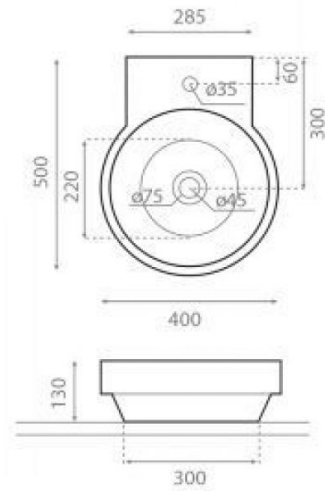

Marsella

Ref. 4036

400x500x130 mm

Features