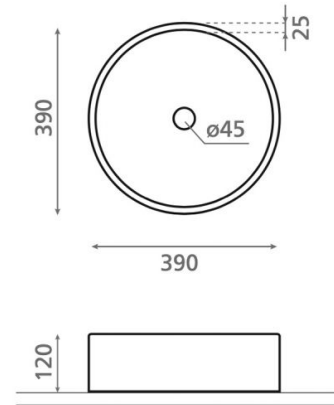

Salces

Ref. 08052

390 x 120 mm.

Features

Packaging: 460 x 460 x 205 mm

Net weight: 8,9 kg

Gross weight: 10,4 kg