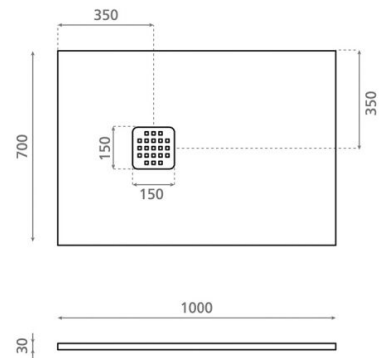

Soul

Ref. PD017

100x70 cm.

Features

Shower tray
Rectangular
Resin