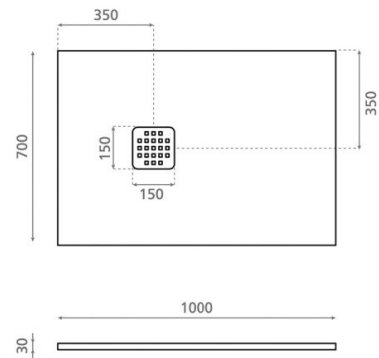

Soul

Ref. PD016

100x70 cm.

Features

Shower tray
Rectangular
Resin