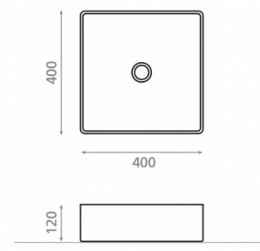

# Detroit 40

**Ref. 8342**

400x400x120 mm.

## Features

Brushed stainless steel washbasin.  
Topcounter  
Square washbasin  
Steel

Packaging: 470 x 470 x 190 mm  
Net weight: 7  
Gross weight: 8,5

Available colors: