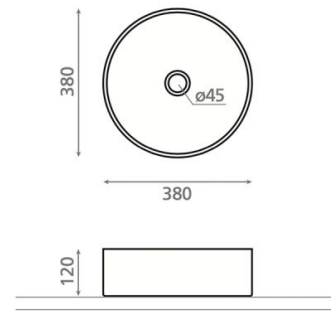

Detroit

Ref. 8339

380x120 mm

Features

Brushed stainless steel washbasin.

Topcounter

Packaging 450 x 450 190 mm Includes valve and siphon

Available colors: