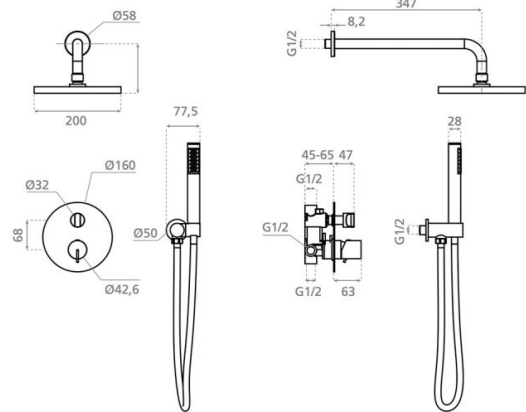

Milos shower mixer

Ref. 18082

1120x450x380 mm.

Features

Available colors: