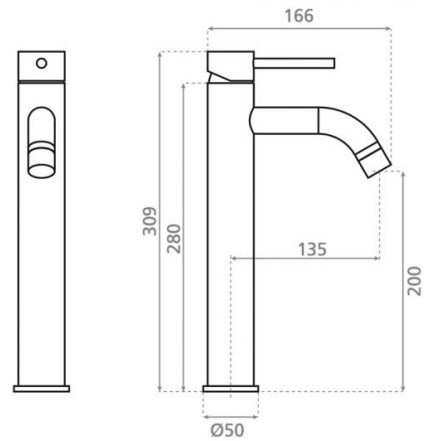

Tasos basin high mixer

Ref. 18096

310x50 mm.

Features

Packaging: 40x26x7 cm.