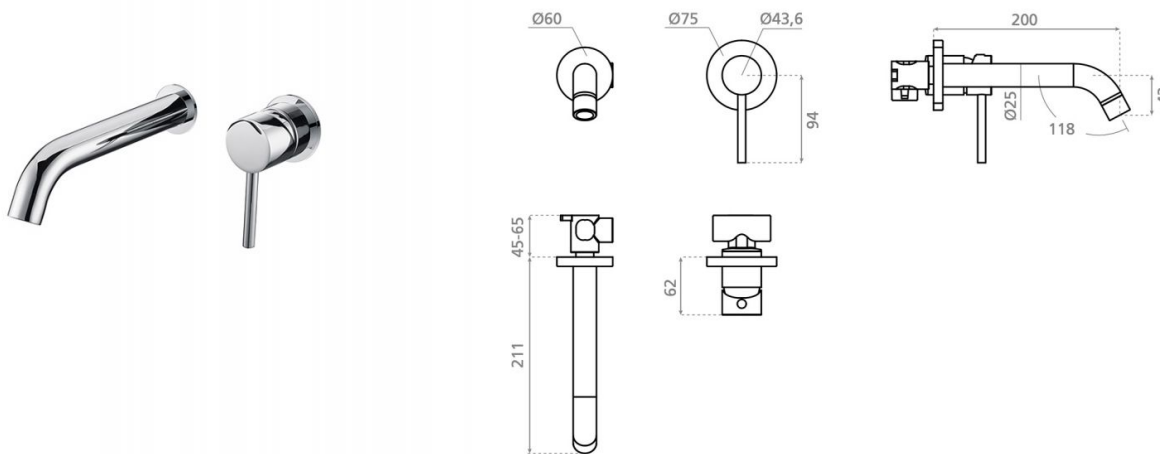

# Tasos wall-mounted basin mixer

**Ref. 18097**

248x210x130 mm.

## Features

Packaging: 31x19x7 cm.