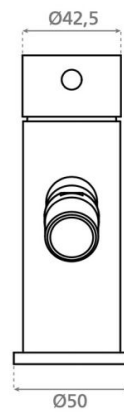

Tasos bidet mixer

Ref. 18098

154x50 mm.

Features

Packaging: 31x19x7 cm.