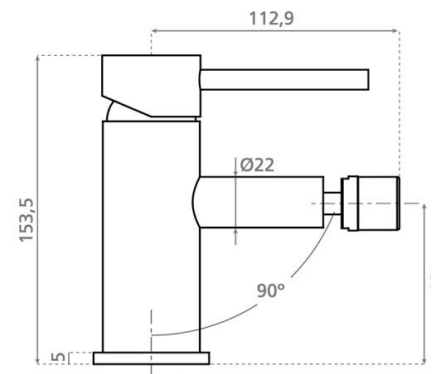

Tasos bidet mixer

Ref. 18098

154x50 mm.

Features

Packaging: 31x19x7 cm.