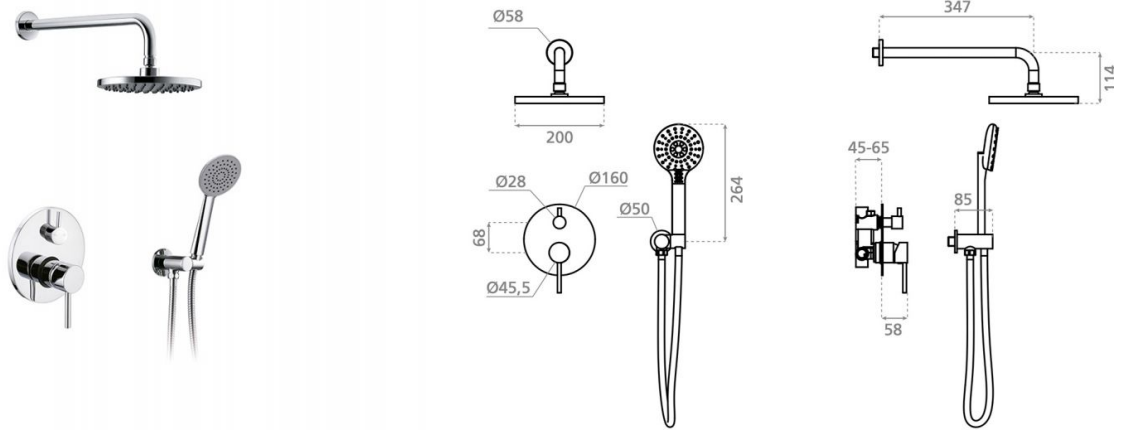

Tasos wall-mounted shower mixer

Ref. 18099

1120x450x380 mm.

Features

Packaging: 63,4x56,3x31,1 cm.