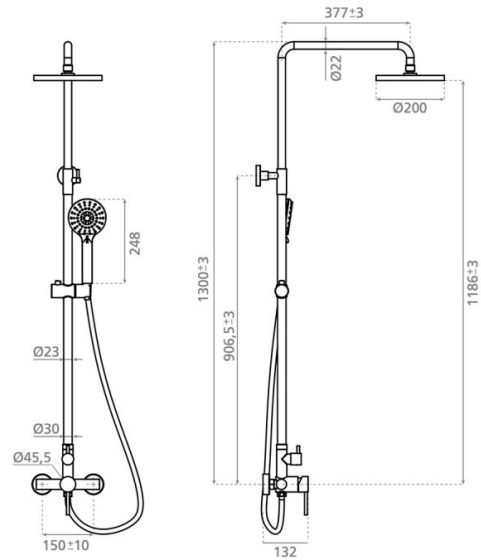

Tasos shower column

Ref. 18100

1400x490x200 m.

Features

Packaging: 97,5x50x18 cm.