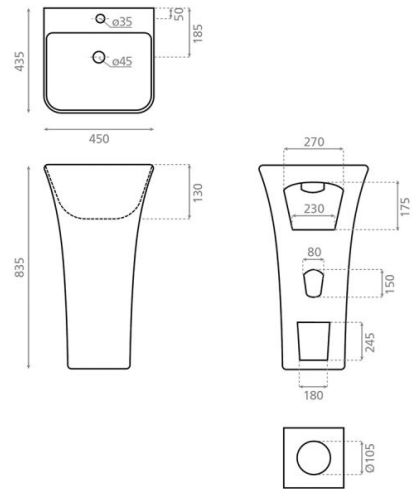

Cartes

Ref. 4166

450x435x835 mm.

Features

Pedestal washbasin