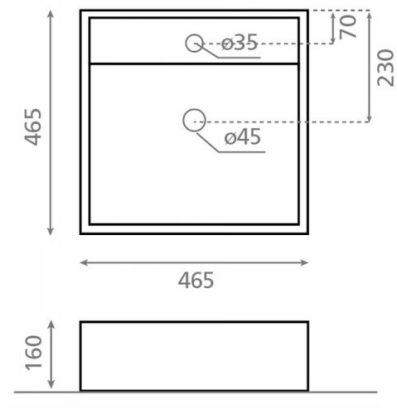

Tenerife

Ref. 0017A

465x465x160 mm

Features

Topcounter washbasin.
Glazed on four sides.
Measures: 465x465x160 mm.
Net weight 15kg, gross weight 16kg.
Units per pallet: 44.