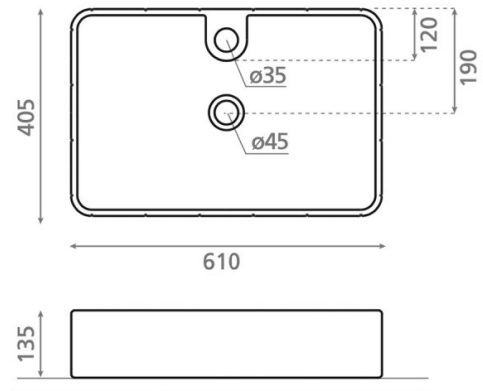

Circus 60

Ref. 4160

610x405x135 mm

Features

Porcelain washbasin
Topcounter
Rectangular

Packaging: 615x410x155 mm.

Net weight: 13 kg.
Gross weight: 14 kg.

Available colors: