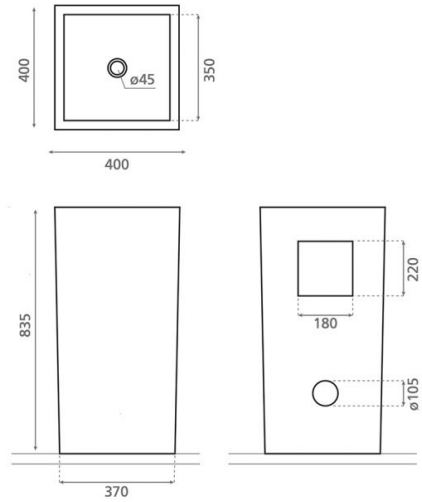

Arenas

Ref. 4164

400x400x835 mm

Features

Porcelain washbasin

Pedestal

Cuadrado

Packaging 470x470x900 mm