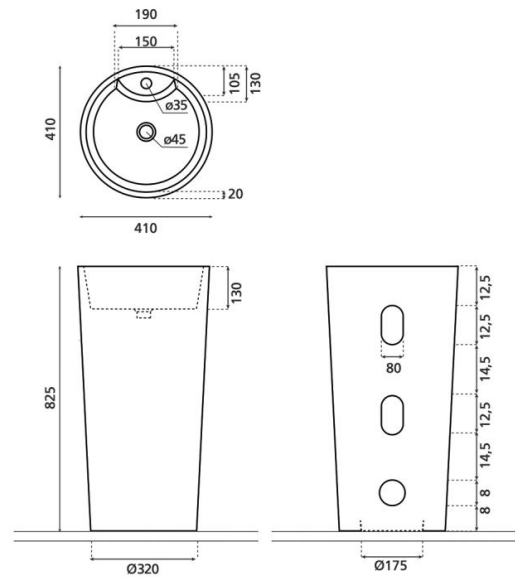

Corrales

Ref. 4165

410 x 825 mm

Features

Porcelain washbasin
Pedestal
Circular

Packaging: 470x470x890 mm.