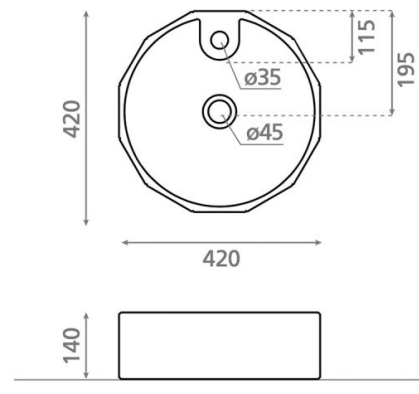

Circus

Ref. 4158

420 x 140 mm

Features

Porcelain washbasin
Topcounter
Circular
With overflow

Net weight: 9 kg.
Gross weight: 10 kg.

Available colors: