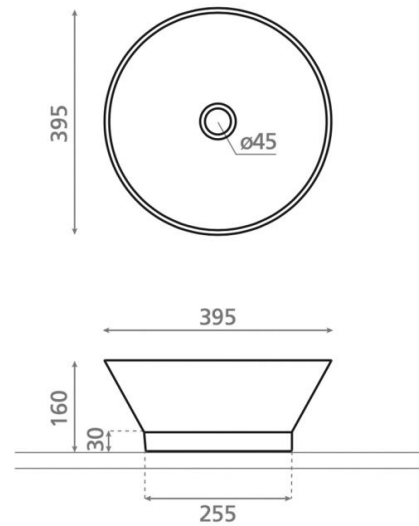

# Etna

**Ref. 4156**

395 x 160 mm

## Features

Porcelain washbasin  
Topcounter  
Circular  
Without overflow

Packaging: 410x410x175 mm

Net weight: 6 kg  
Gross weight: 7 kg

Available colors: