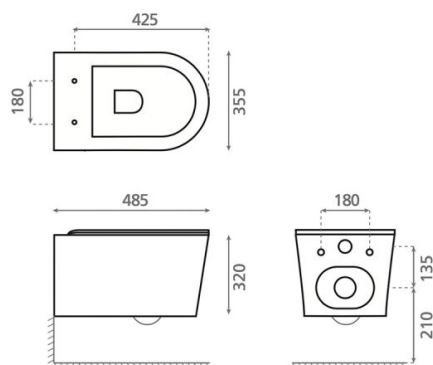

Antequera

Ref. 4567

485x355x320 mm

Features

Net weight: 23 kg

Gross weight: 27 kg

Packaging: 525x425x420 mm.

Available colors: