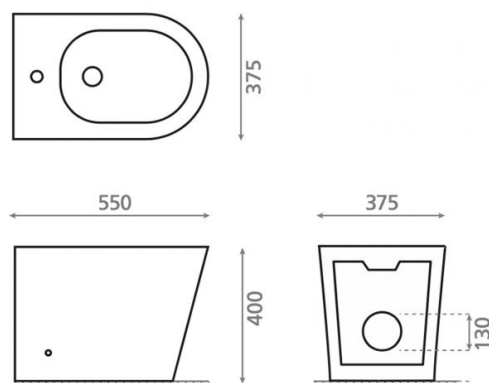

Antequera

Ref. 4568

550x375x400 mm

Features

Back to wall

Net weight: 23 kg

Gross weight: 25 kg

Packaging: 560x385x460 mm.