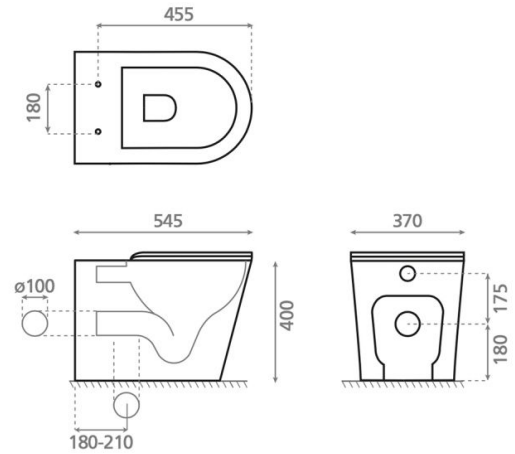

Antequera

Ref. 4570

545 x 370 x 405 mm

Features

- Dual Sistema soft close
- Easy removal lid
- Back to wall
- Rimless