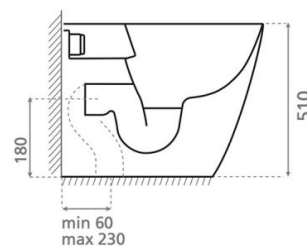

# Okinawa

**Ref. 4571**

565x365x510 mm

## Features

Sistema soft close  
Easy removal lid  
Back to wall

Net weight: 42 kg  
Gross weight: 47 kg

Packaging: 550X580X450 mm  
Dual