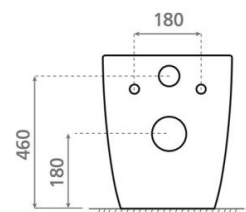

# Okinawa

**Ref. 4571**

565x365x510 mm

## Features

Sistema soft close  
Easy removal lid  
Back to wall

Net weight: 42 kg  
Gross weight: 47 kg

Packaging: 550X580X450 mm  
Dual