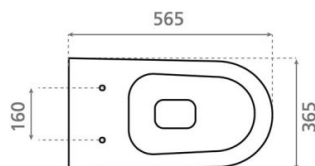

# Okinawa

**Ref. 4571**

565x365x510 mm

## Features

Sistema soft close  
Easy removal lid  
Back to wall

Net weight: 42 kg  
Gross weight: 47 kg

Packaging: 550X580X450 mm  
Dual