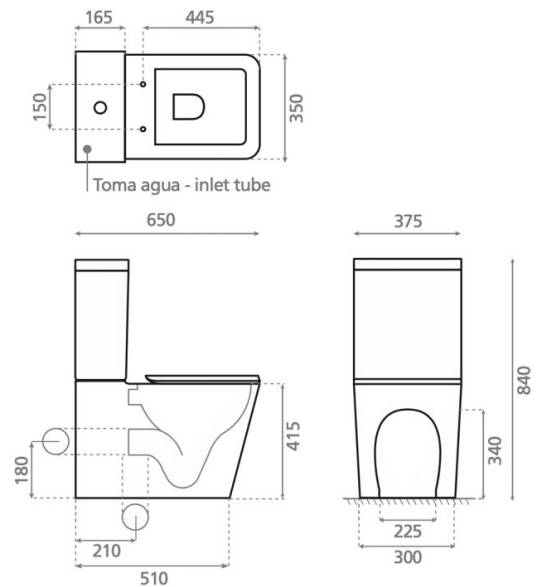

# Oropesa floor toilet with tank

**Ref. 4562**

650X375X840 mm

## Features

Net weight: 49 kg

Gross weight: 51 kg

Packaging: 805x415x460 mm