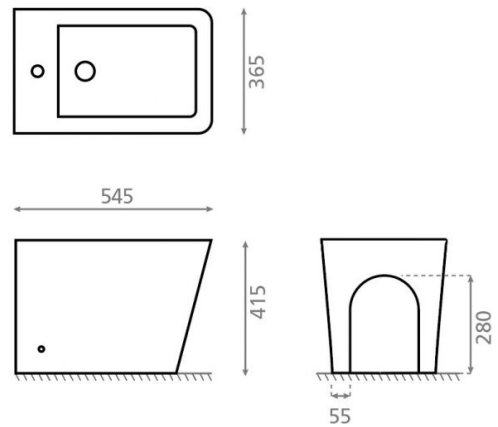

Oropesa

Ref. 4564

540x365x415 mm

Features

Net weight: 26 kg

Gross weight: 28 kg

Packaging: 550 x 390 x 480 mm