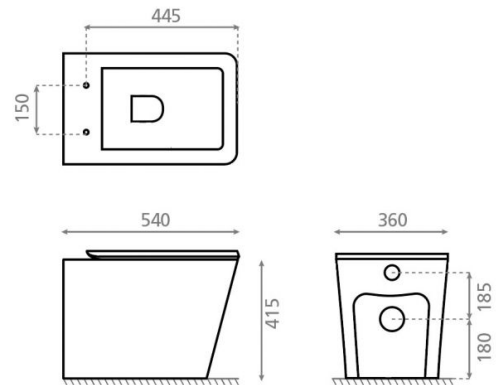

Oropesa

Ref. 4566
540x360x415

Features

Soft close system
Sistema soft close
Easy removal lid
Back to wall

Net weight: 29 kg
Gross weight: 33kg

Packaging: 550x445x475 mm. Dual