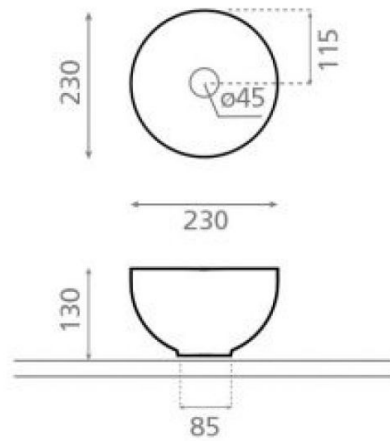

MIni Lys

Ref. 4912

230x130 mm.

Features

Porcelain washbasin
Topcounter
Without overflow

Available colors: