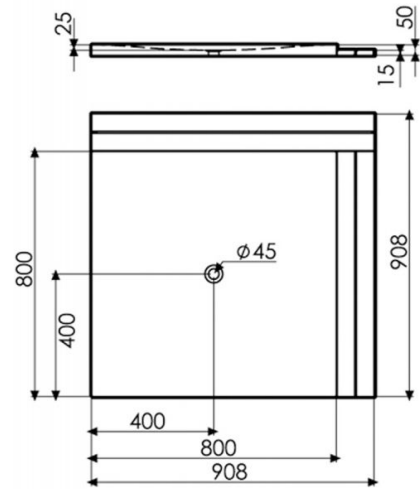

Versalles shower tray

Ref. 00353

908x908x50 mm

Features

Stone shower tray, Natural Series Collection.

Available colors: