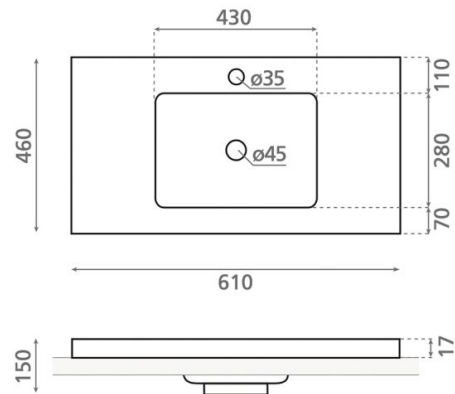

Liebana

Ref. 4065

610x460x150 mm

Features

Furniture washbasin
With overflow
Dimensions: 610x460x150 mm