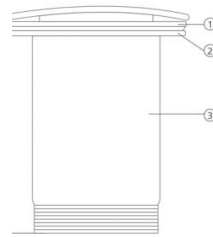

Valve 60 mm.

Ref. 0211

60 mm. con rebosadero/with overflow

N°	
1	
2	
3	
4	
5	

Features

Round valve one-touch
60 mm.
with overflow