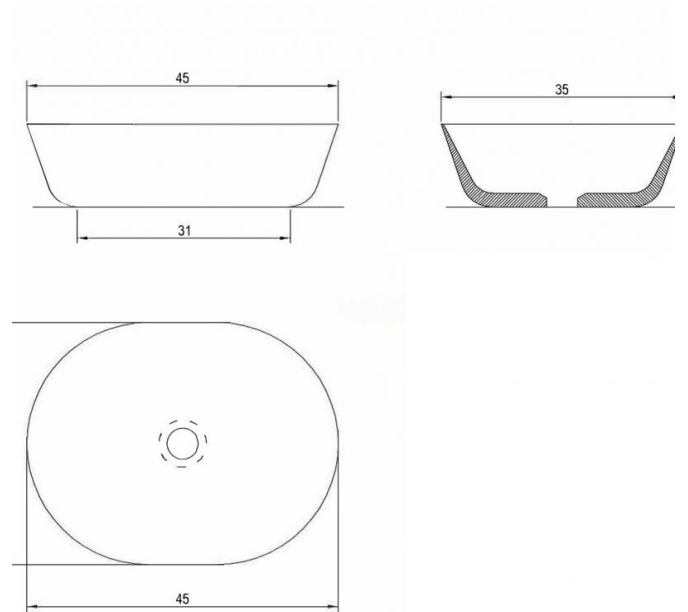

Ontaneda

Ref. 08036

450x350x120

Features