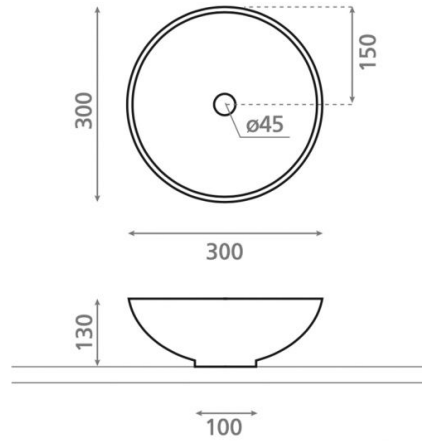

Dakar

Ref. 4914

300x130 mm.

Features

Porcelain washbasin
Packaging size 310x310x150 mm.

2.5kg.

Available colors: