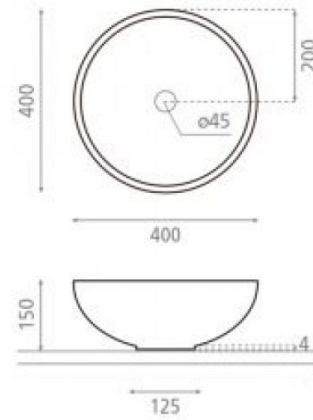

New Lys

Ref. 4084N

400x150 mm.

Features

Porcelain washbasin
Dimensions: 400x150 mm.
Base: 125 mm.

Available colors: