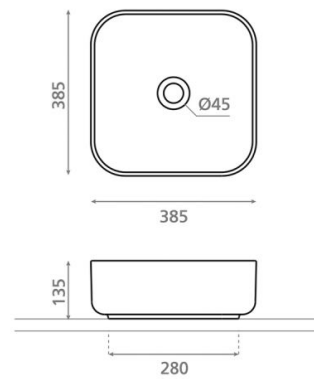

## Ref. 4115

385x385x135 mm.

### Features

Topcounter washbasin  
Without overflow  
White porcelain  
385x385x135 mm.

Available colors: