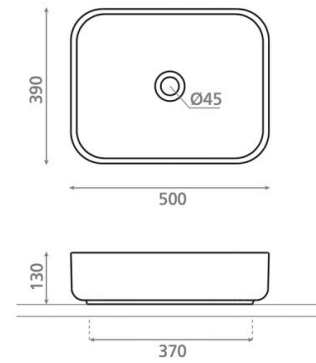

## Ref. 4113

500x390x130 mm.

### Features

Topcounter washbasin  
Without overflow  
500x390x130 mm.

Available colors: