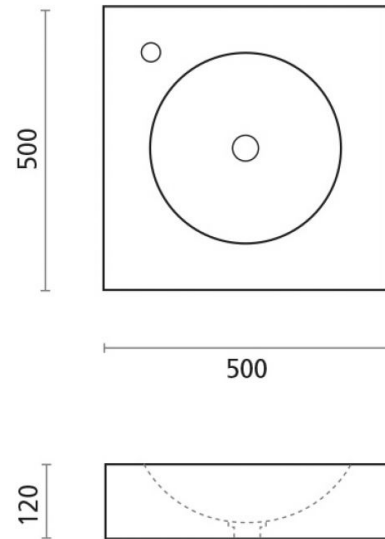

# Parbaton terrazzo

**Ref. 08015**

500x500x120 mm

## Features

Topcounter washbasin.  
Terrazzo washbasin.  
Dimensions: 500x500x120 mm.