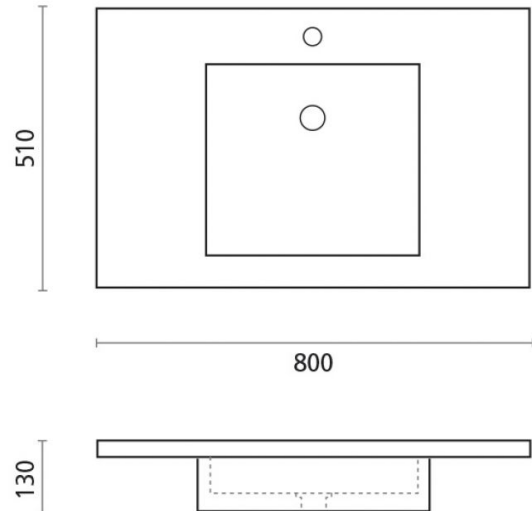

Potes terrazzo

Ref. 08025

800x510x130 mm

Features

Vanity washbasin.
Terrazzo washbasin.
Dimensions 800x510x130 mm