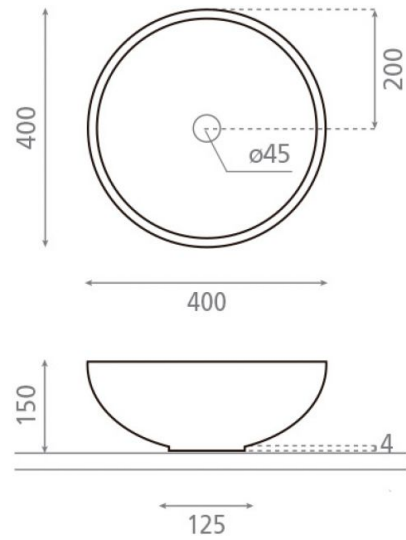

Otoño cru

Ref. 4069CRUFL040R

400x150 mm.

Features