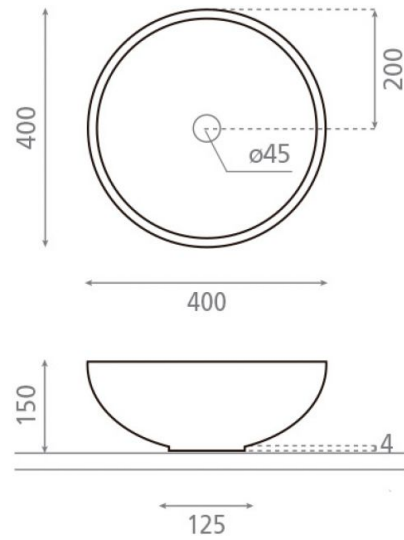

Zinnia cru

Ref. 4069CRUFL03OR

400x150 mm.

Features

- Top counter washbasin
- Porcelain
- Decorated with ceramic decals by the craftswomen of the Bathco Atelier