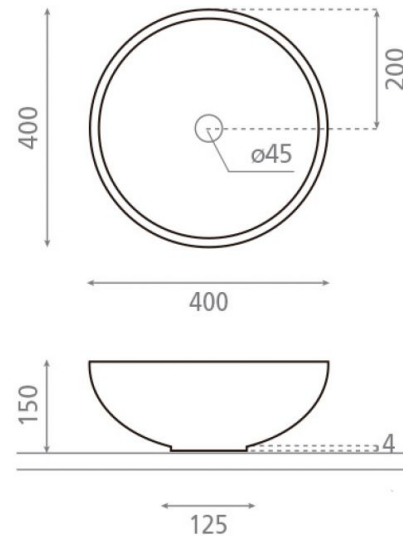

Zinnia

Ref. 4069FL03OR

400x150 mm.

Features

- Top counter washbasin
- Porcelain
- Decorated with ceramic decals by the craftswomen of the Bathco Atelier