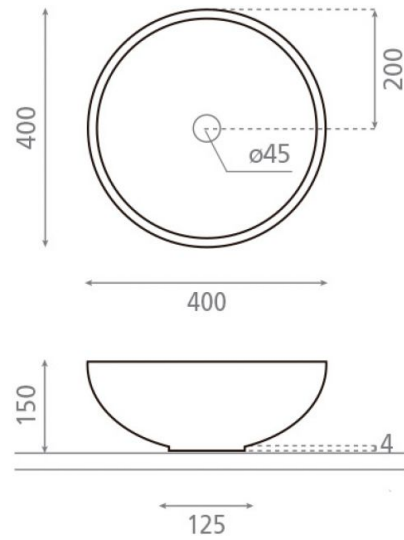

Cris cru

Ref. 4069CRUFL02OR

400x150 mm.

Features

- Top counter washbasin
- Porcelain
- Decorated with ceramic decals by the craftswomen of the Bathco Atelier