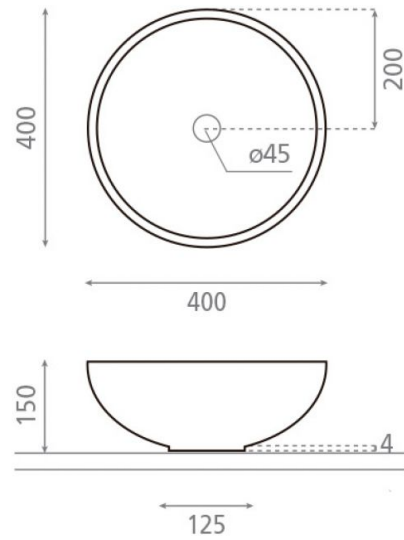

Cris

Ref. 4069FL02OR

400x150 mm.

Features

Top counter washbasin
Porcelain
Decorated with ceramic decals by the
craftswomen of the Bathco Atelier