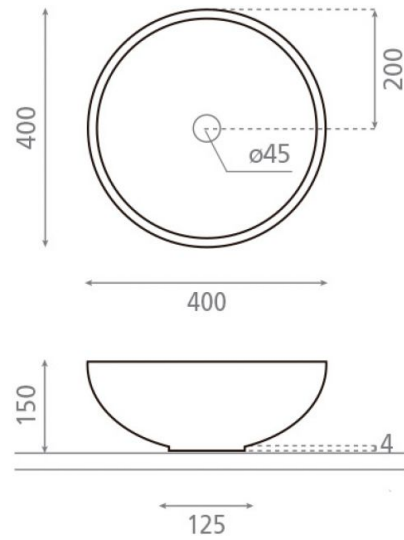

# Rose cru

**Ref. 4069CRUFL01OR**

400x150 mm.

## Features

- Top counter washbasin
- Porcelain
- Decorated with ceramic decals by the craftswomen of the Bathco Atelier