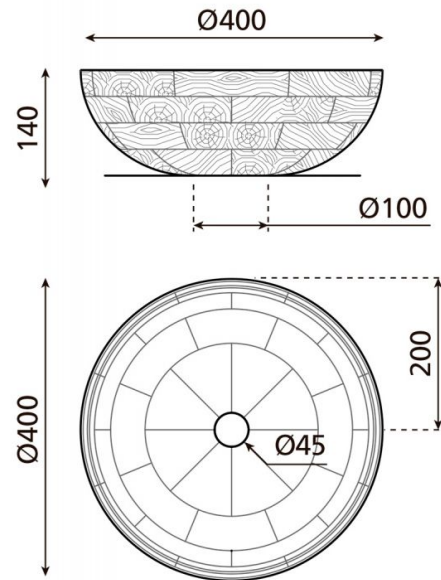

Calcuta

Ref. 5006

400x140 mm.

Features

Top counter washbasin
Acacia wood