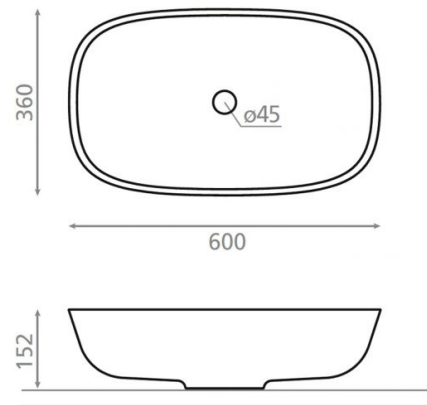

Tucuman

Ref. 6048

600x360x152 mm.

Features

Top counter washbasin

Available colors: